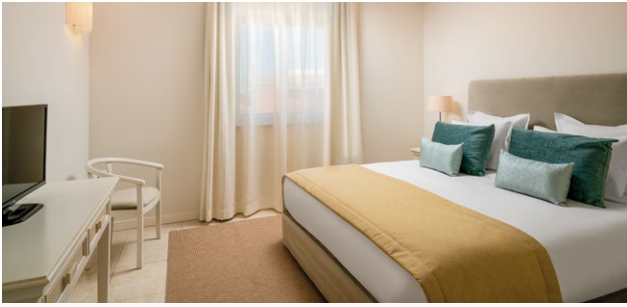

Accommodation

Suites 1, 2 & 3 bedrooms

- 54 suite apartments located within the Resort gardens
- Kitchen fully equiped, living and dinning room
- Bedroom with double bed and private bathroom
- Balcony or terrace
- Size 75m² to 160m²

Luxury Suites 1 & 2 bedrooms - pool view

- Pool View Suites with balcony or terrace
- Kitchen fully equiped with a Nespresso coffee machine with communicate living and dinning room
- Private bathroom and a selection of exclusive amenities
- Located at the Club House - main building
- Size 80m² to 125m²

Luxury Townhouse 2 & 3 bedrooms - pool view

- Located in the most exclusive area of the resort
- Spacious duplex Townhouses with two or three bedrooms
- On ground floor a full equiped kitchen, living and dinning room with direct access to garden and pool area
- On 1st floor: en suite double bedroom, one or 2 twin room with private bathroom (whirlpool bath)
- Thownhouses with 130m² to 160m²